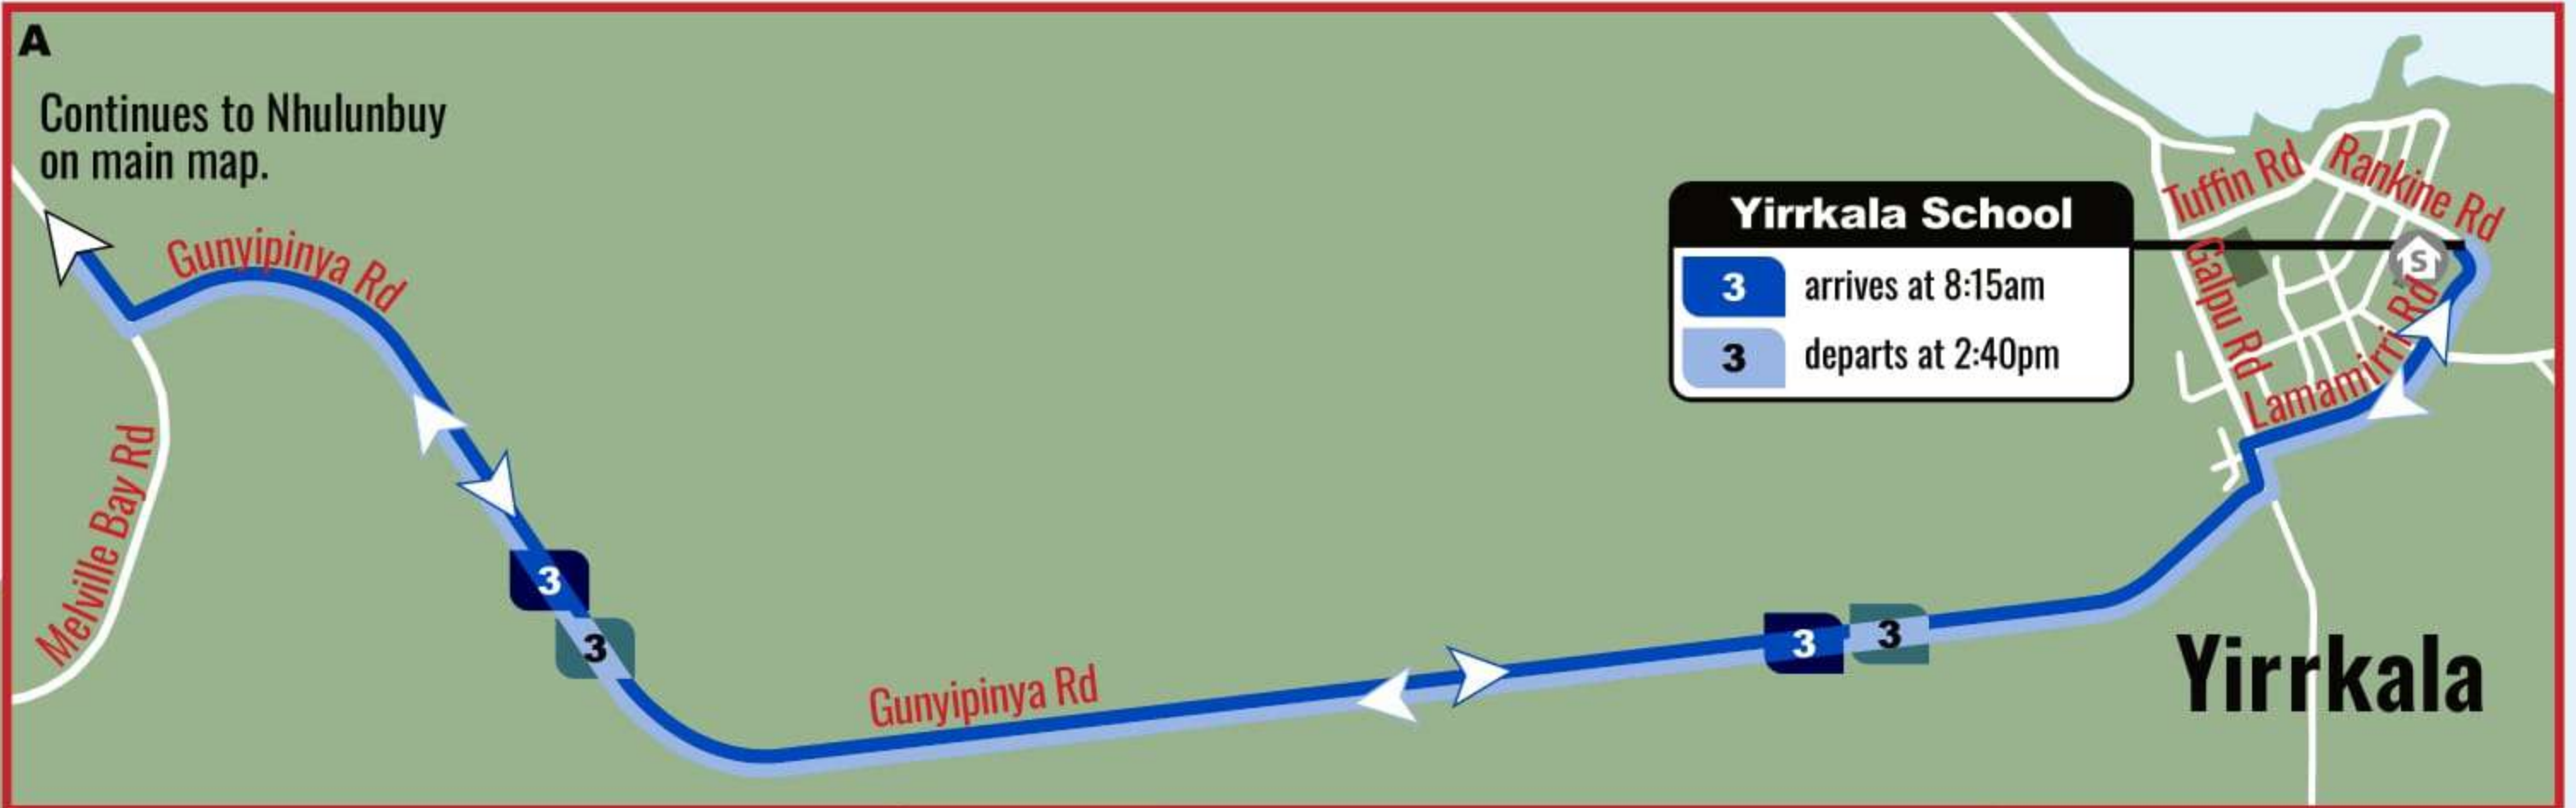

Nhulunbuy School Bus

AM Service

Ski Beach - Town - Yirrkala School

PM Service

Yirrkala School - Town - Ski Beach

Continues to Gunyangara on inset map B.

Continues to Yirrkala on inset map A.

Legend

ROUTE 3 MORNING SERVICES

BUS STOP	TIME
Leave Depot	07:00
#1 Croc Farm	07:15
#2 Gunyangara/ Ski Beach (Telephone Box near Office)	07:20
#3 Gunyangara / Ski Beach (Roundabout)	07:22
#4 Gunyangara / Ski Beach (Drimmie Head Road Main Stop)	07:25
#5 Wallaby Beach	07:30
#6 Beagle Circuit (Hagney Park)	07:40
#7 Jasper Road	07:42
#8 Aboriginal Hostel	07:50
#9 Chesterfield Circuit	07:53
#10 Wuyal Road	07:56
#11 Lobelia Close (Stop on Wuyal)	07:58
#12 Yirrkala School	08:18
Return Depot	08:40

ROUTE 3 AFTERNOON SERVICES

BUS STOP	TIME
Leave Depot	14:15
#12 Yirrkala School	14:40
#11 Lobelia Close (Stop on Wuyal)	14:55
#10 Wuyal Road	14:57
#9 Chesterfield Circuit	14:59
#8 Aboriginal Hostel	15:02
Turtle School	15:05
#7 Jasper Road	15:08
#6 Beagle Circuit (Hagney Park)	15:10
#1 Croc Farm	15:25
#2 Gunyangara / Ski Beach (Telephone Box near Office)	15:28
#3 Gunyangara / Ski Beach (Roundabout)	15:29
#4 Gunyangara / Ski Beach (Drimmie Head Road Main Stop)	15:30
Wallaby Beach	15:35
Return Depot	15:55