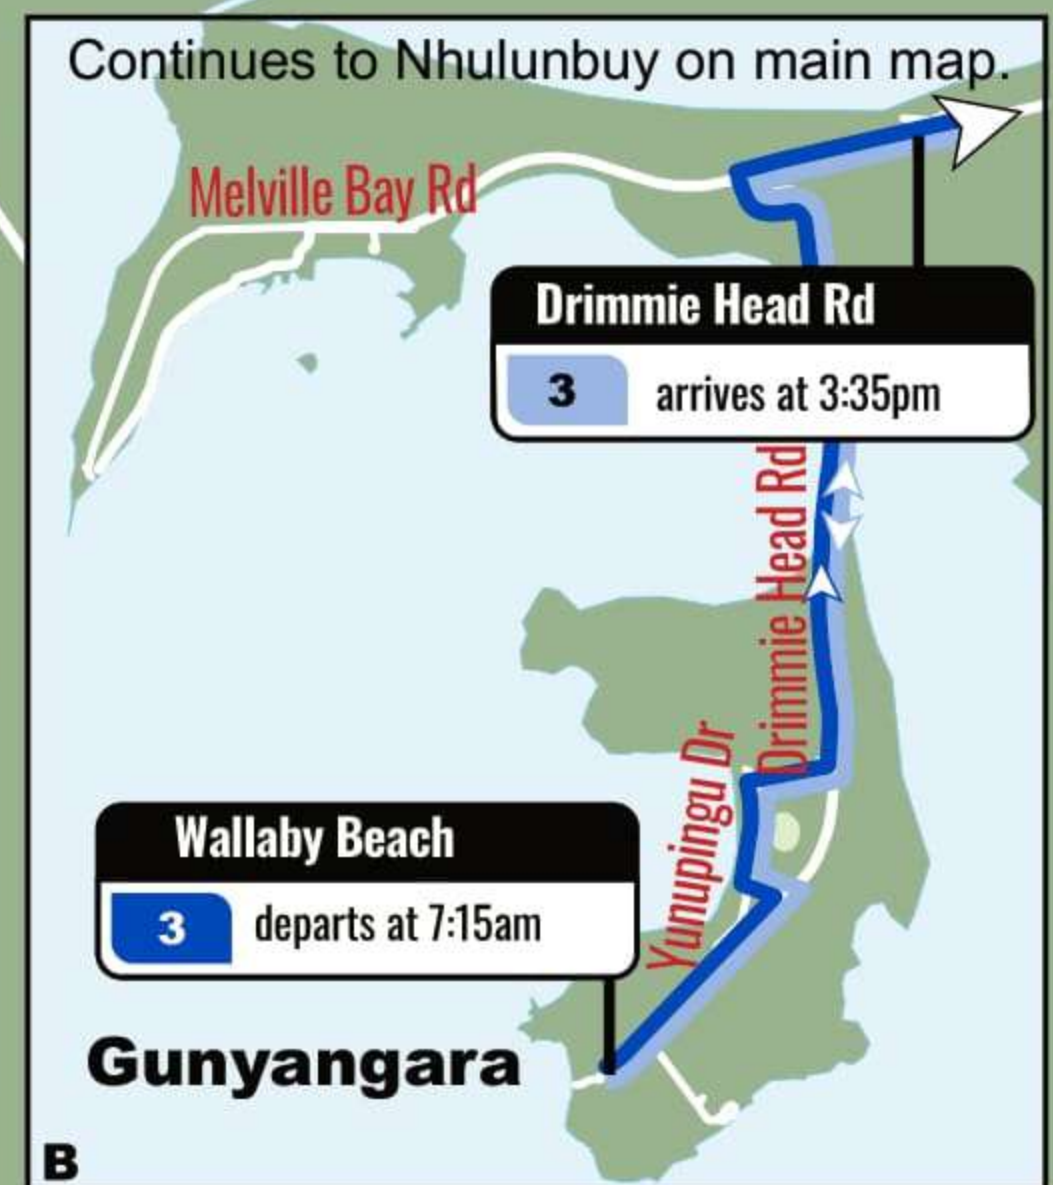

Nhulunbuy School Bus

AM Service

Ski Beach - Town - Yirrkala School

PM Service

Yirrkala School - Town - Ski Beach

Continues to Gunyangara on inset map B.

Continues to Yirrkala on inset map A.

Legend

- AM Bus Route
- PM Bus Route
- Bus Stop
- 3 Route Number
- School

North

**GOLBUY
TRANSPORT**

☎ 1800 627 382
 ✉ mareva@1800mareva.com.au
 📍 16 Miller Close, PO BOX 107,
 Nhulunbuy NT 0881
 ⓘ 63 119 501 389

ROUTE 3 MORNING SERVICES

BUS STOP	TIME
Leave Depot	07:00
#1 Croc Farm	07:15
#2 Gunyangara/ Ski Beach (Telephone Box near Office)	07:20
#3 Gunyangara / Ski Beach (Roundabout)	07:22
#4 Gunyangara / Ski Beach (Drimmie Head Road Main Stop)	07:25
#5 Wallaby Beach	07:30
#6 Beagle Circuit (Hagney Park)	07:40
#7 Jasper Road	07:42
#8 Aboriginal Hostel	07:50
#9 Chesterfield Circuit	07:53
#10 Wuyal Road	07:56
#11 Lobelia Close (Stop on Wuyal)	07:58
#12 Yirrkala School	08:18
Return Depot	08:40

ROUTE 3 AFTERNOON SERVICES

BUS STOP	TIME
Leave Depot	14:15
#12 Yirrkala School	14:40
#11 Lobelia Close (Stop on Wuyal)	14:55
#10 Wuyal Road	14:57
#9 Chesterfield Circuit	14:59
#8 Aboriginal Hostel	15:02
Turtle School	15:05
#7 Jasper Road	15:08
#6 Beagle Circuit (Hagney Park)	15:10
#1 Croc Farm	15:25
#2 Gunyangara / Ski Beach (Telephone Box near Office)	15:28
#3 Gunyangara / Ski Beach (Roundabout)	15:29
#4 Gunyangara / Ski Beach (Drimmie Head Road Main Stop)	15:30
Wallaby Beach	15:35
Return Depot	15:55