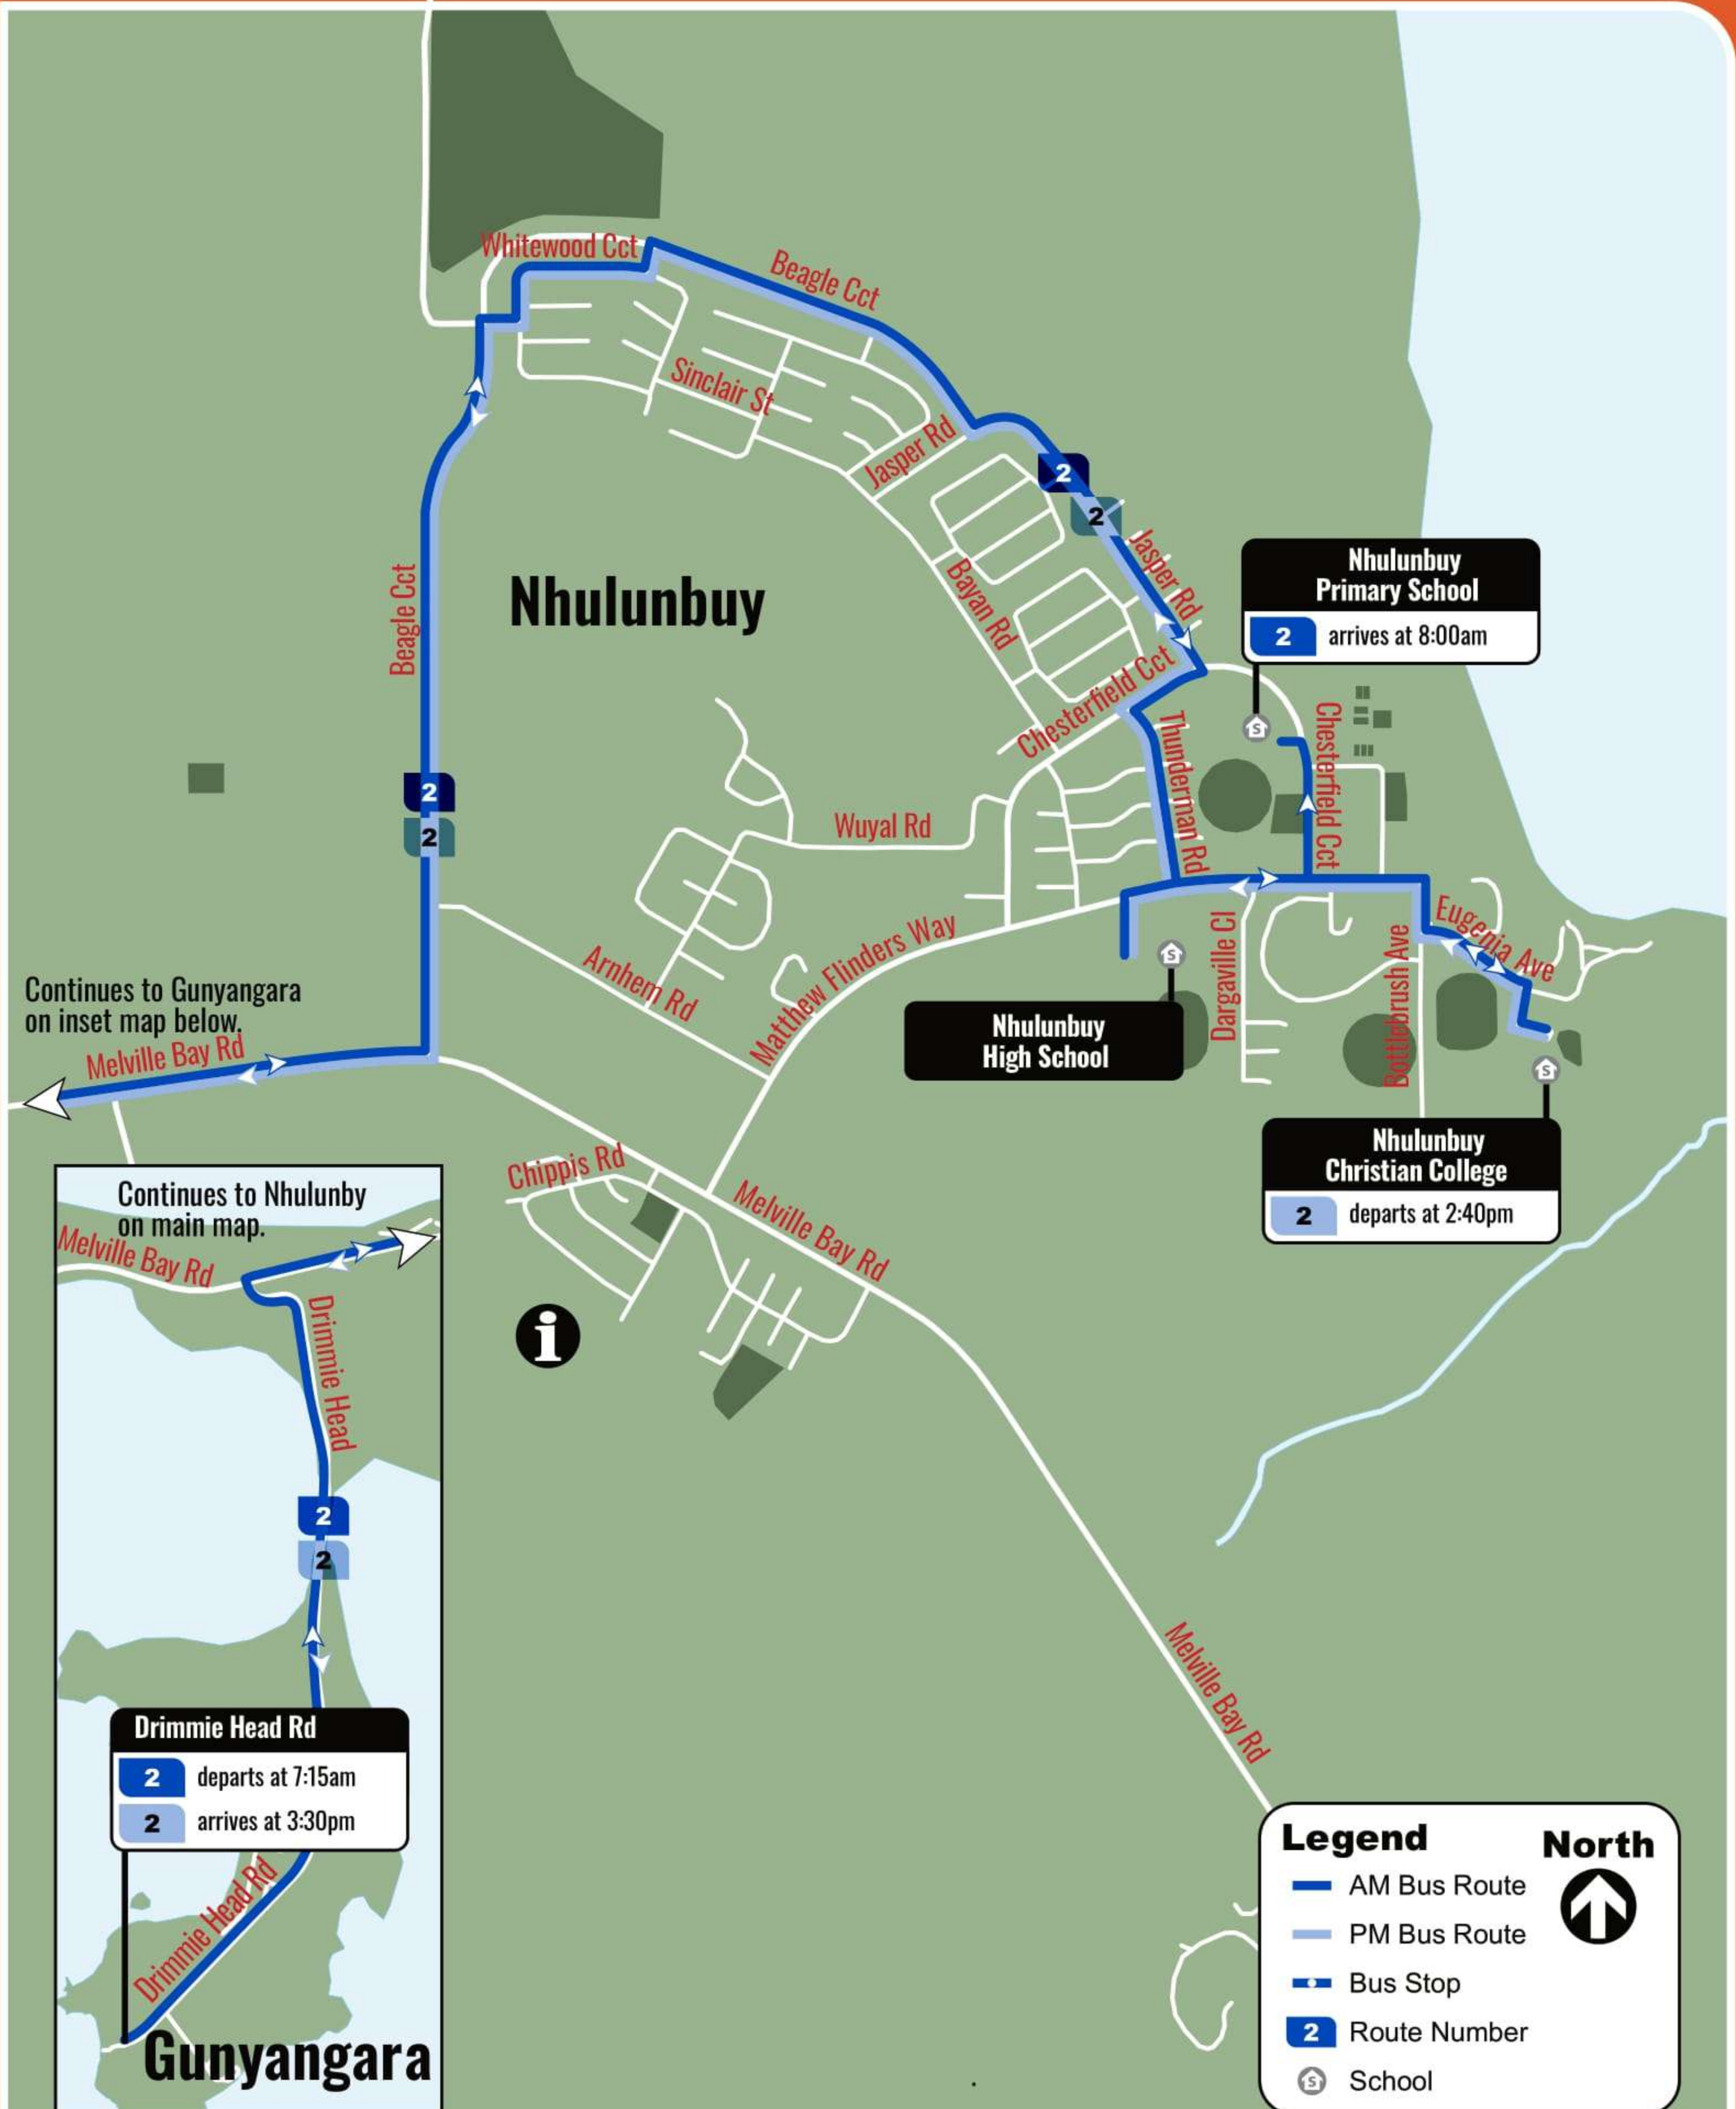

Base map © OpenStreetMap contributors

**GOLBUY  
TRANSPORT**

☎ 1800 627 382  
 ✉ mareva@1800mareva.com.au  
 📍 16 Miller Close, PO BOX 107,  
 Nhulunbuy NT 0881  
 ⓘ 63 119 501 389

# ROUTE 2 MORNING SERVICES

BUS STOP	TIME
Leave Depot	07:00
#1 Croc Farm	07:15
#2 Gunyangara/ Ski Beach (100m before 2 <sup>nd</sup> entrance)	07:20
#3 Gunyangara / Ski Beach (Drimmie Head Road Main Stop)	07:23
#4 Quarry	07:25
#5 Gove Boat Club	07:27
#6 Wallaby Beach	07:30
#7 Whitewood (A)	07:40
#8 Whitewood (B)	07:45
#9 Beagle Circuit	07:45
#10 Nhulunbuy High School	07:50
#11 Nhulunbuy Christian School	07:53
#12 Nhulunbuy Primary School	07:56
Return Depot	08:05

# ROUTE 2 AFTERNOON SERVICES

BUS STOP	TIME
Leave Depot	14:25
#11 Nhulunbuy Christian School	14:40
#12 Nhulunbuy High School	14:50
#9 Beagle Circuit	14:55
#8 Whitewood (B)	14:58
#7 Whitewood (A)	15:00
#4 Quarry	15:15
#1 Croc Farm	15:18
#2 Gunyangara/ Ski Beach (100m before 2 <sup>nd</sup> entrance)	15:20
#3 Gunyangara / Ski Beach (Drimmie Head Road Main Stop)	15:22
#5 Gove Boat Club	15:24
#6 Wallaby Beach	15:27
Return Depot	15:35