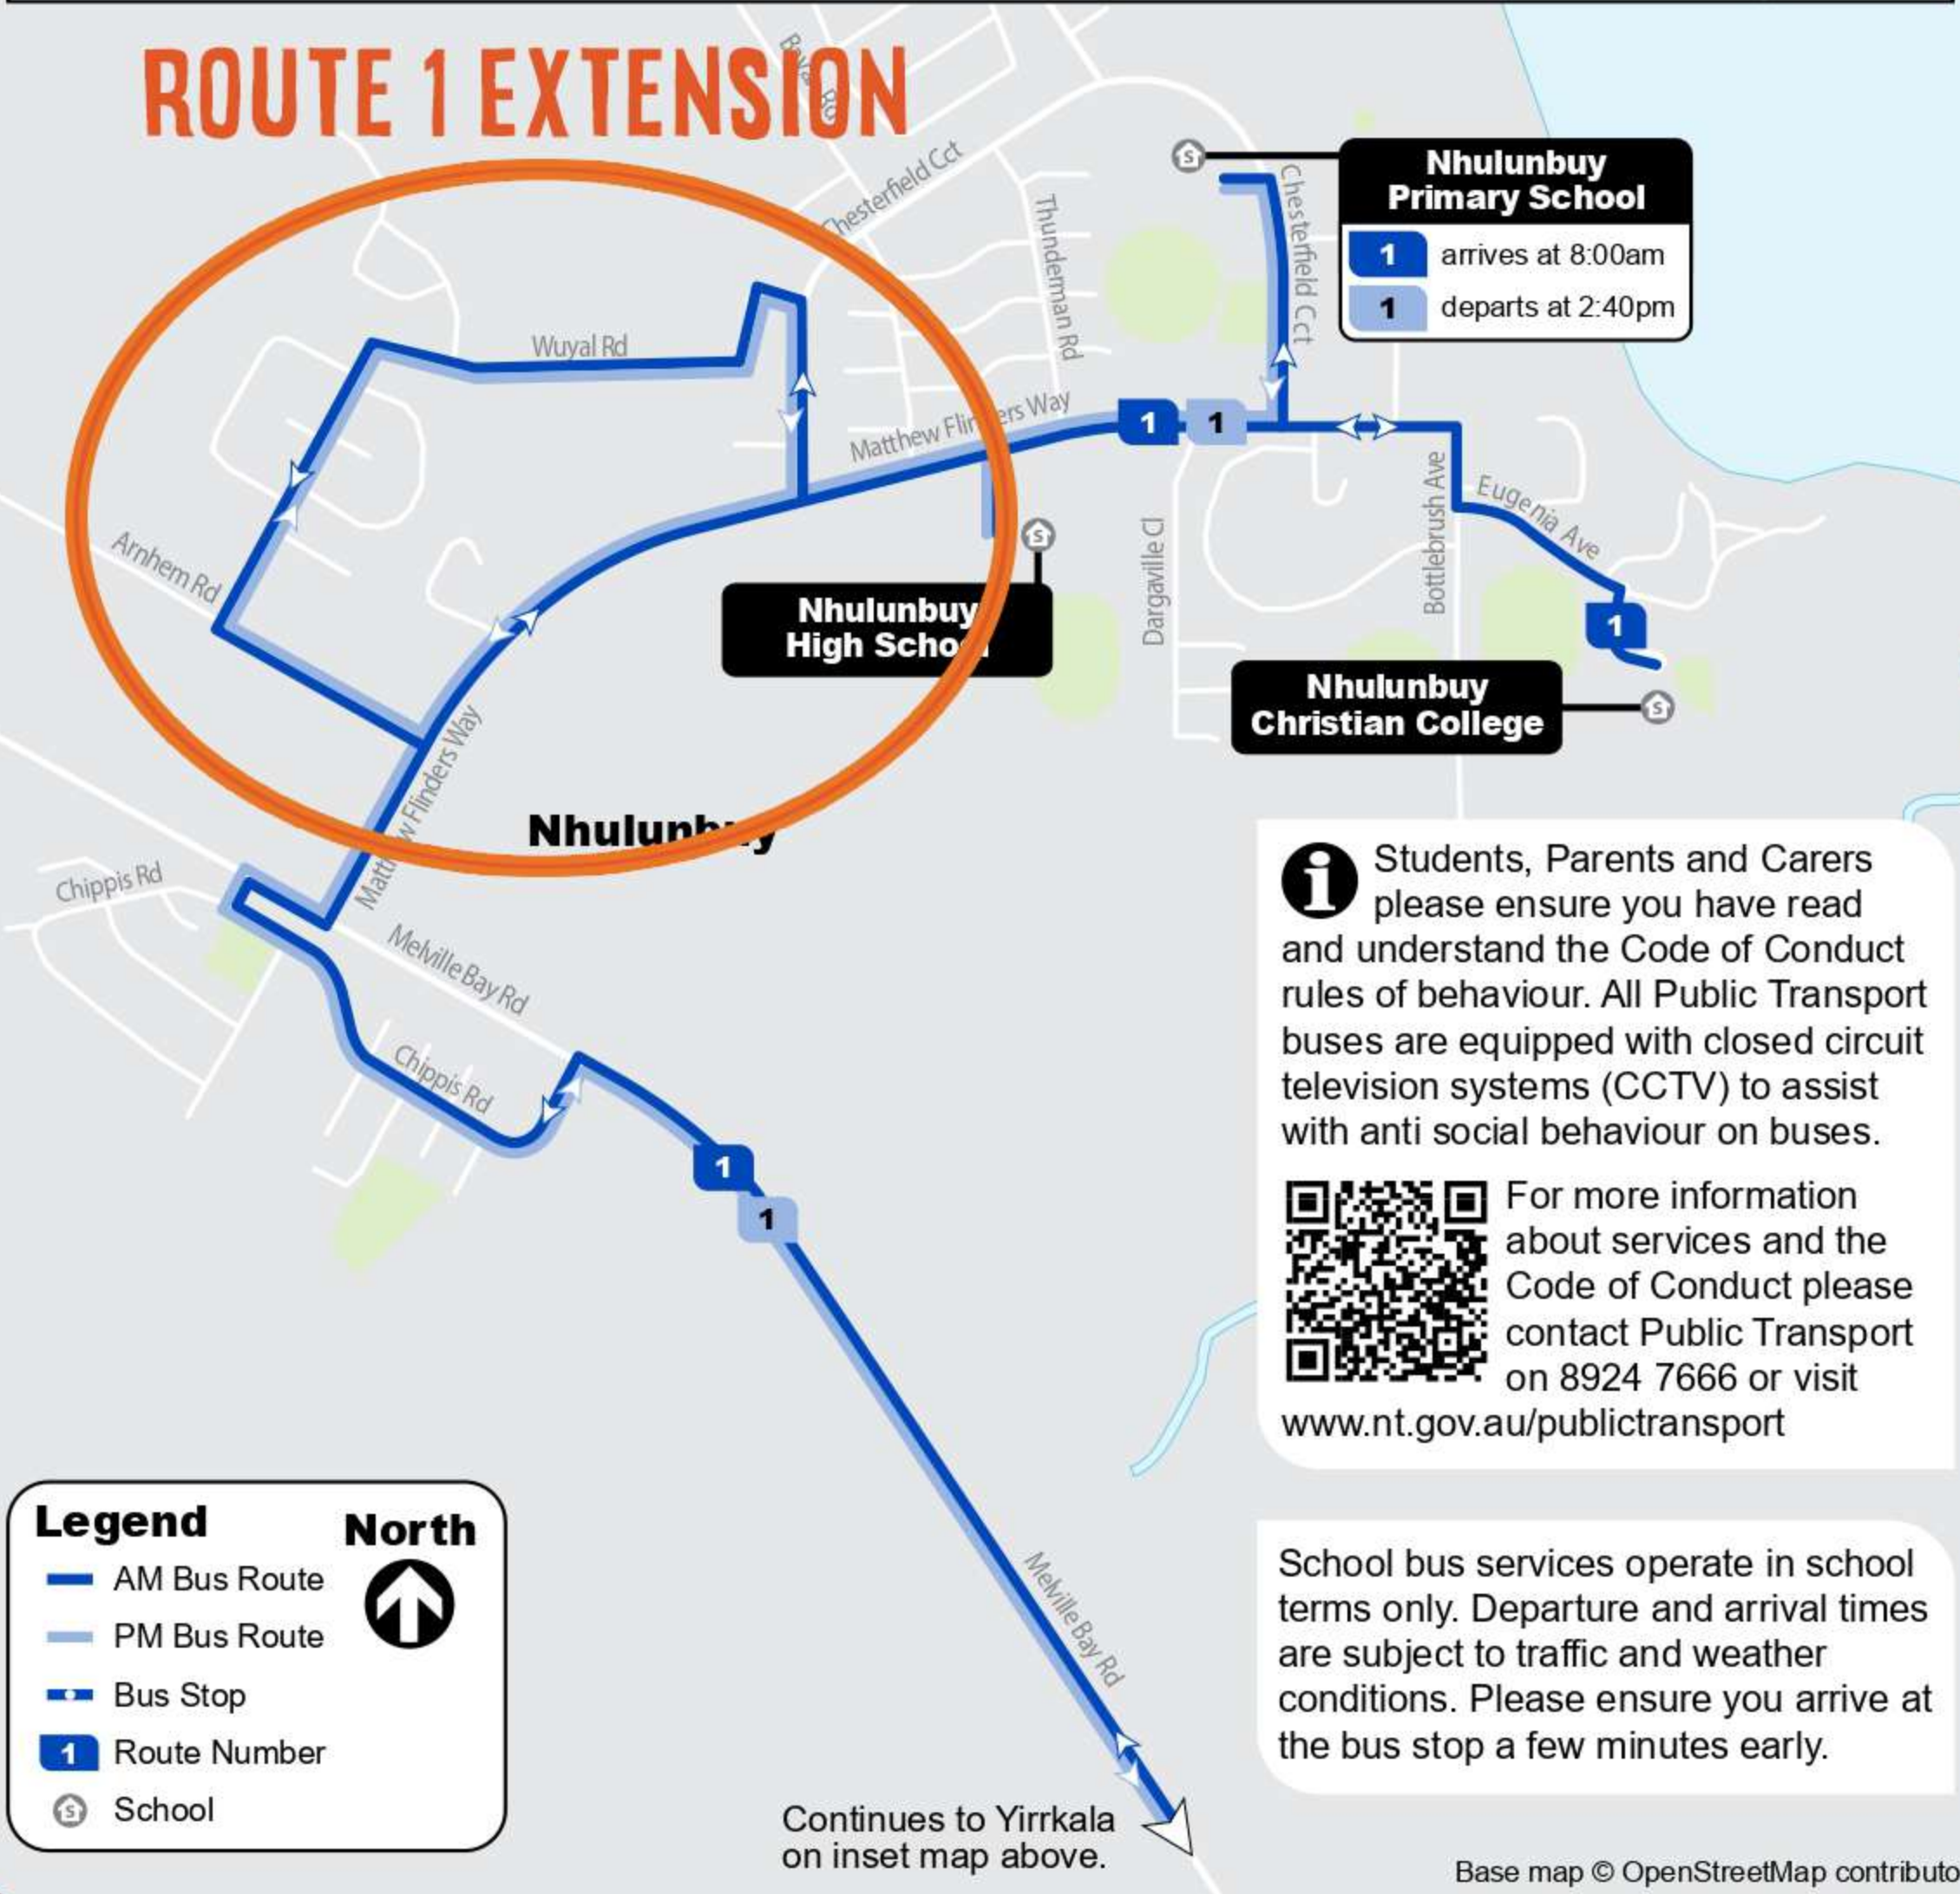

ROUTE 1 EXTENSION

i Students, Parents and Carers please ensure you have read and understand the Code of Conduct rules of behaviour. All Public Transport buses are equipped with closed circuit television systems (CCTV) to assist with anti social behaviour on buses.

BUS STOP	TIME
Leave Depot	07:00
#1 Yirrkala - Galpu Rd	07:20
#2 Yirrkala - Boundary Rd	07:22
#3 Yirrkala - Boundary Rd	07:24
#4 Yirrkala - Rankin Rd Cnr Djapu Rd	07:25
#5 Yirrkala - Rankin Rd Cnr Tuffin Rd	07:27
#6 Yirrkala - Tuffin Rd	07:29
#7 Yirrkala - Galpu Rd	07:31
#8 Nhulunbuy South CNR Chippis & Sava	07:45
#9 Nhulunbuy South Park	07:48
#9A Wuyal Rd Crn Lobelia	07:51
#9B Wuyal Rd	07:53
#10 Nhulunbuy High School	07:55
#11 Nhulunbuy Christian School	07:57
#12 Nhulunbuy Primary School	08:03
Return Depot	08:10

ROUTE 1 AFTERNOON SERVICES

BUS STOP	TIME
Leave Depot	14:25
#12 Nhulunbuy Primary School	14:40
#10 Nhulunbuy High School	14:50
#9 Nhulunbuy South Park	14:55
#8 Nhulunbuy South Cnr Chippis & Sava	14:58
#1 Yirrkala	15:10
#2 Yirrkala	15:12
#3 Yirrkala	15:13
#4 Yirrkala	15:14
#5 Yirrkala	15:15
#6 Yirrkala	15:16
#7 Yirrkala	15:17
Return Depot	15:30