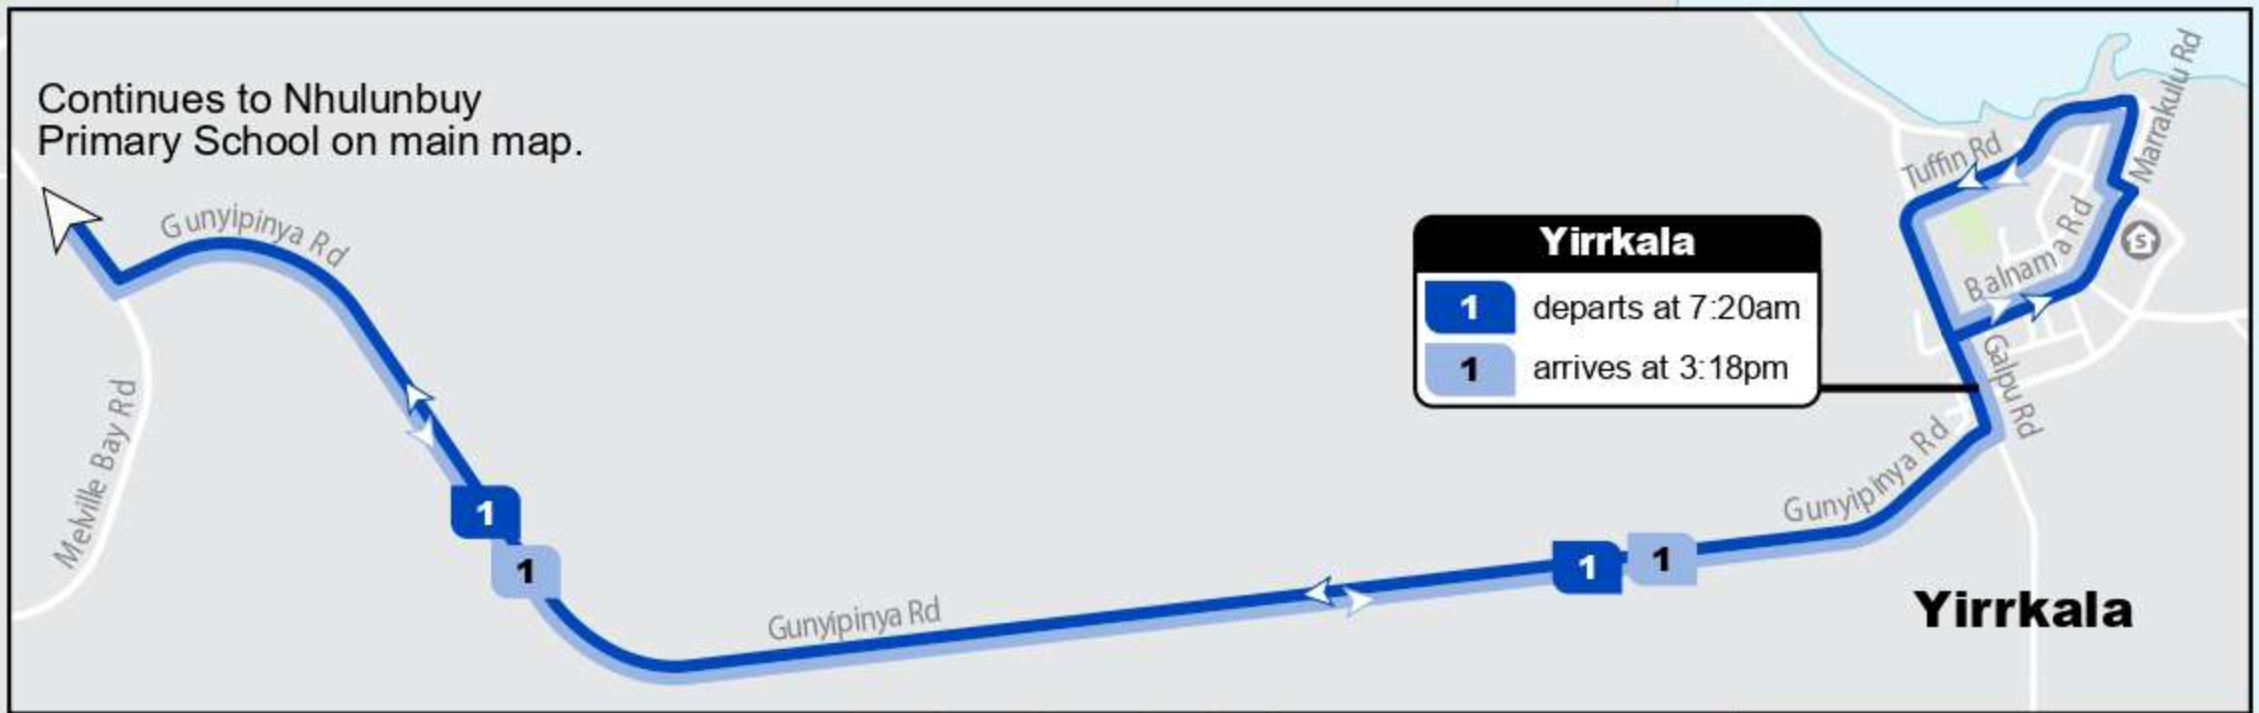

1

Nhulunbuy School Bus

AM Service

Yirkala - South Park - Nhulunbuy High School - Nhulunbuy Christian College - Nhulunbuy Primary School

PM Service

Nhulunbuy Primary School - Nhulunbuy High School - South Park - Yirkala

ROUTE 1 AFTERNOON SERVICES

BUS STOP	TIME
Leave Depot	14:25
#12 Nhulunbuy Primary School	14:40
#10 Nhulunbuy High School	14:50
#9 Nhulunbuy South Park	14:55
#8 Nhulunbuy South Cnr Chippis & Sava	14:58
#1 Yirrkala	15:10
#2 Yirrkala	15:12
#3 Yirrkala	15:13
#4 Yirrkala	15:14
#5 Yirrkala	15:15
#6 Yirrkala	15:16
#7 Yirrkala	15:17
Return Depot	15:30